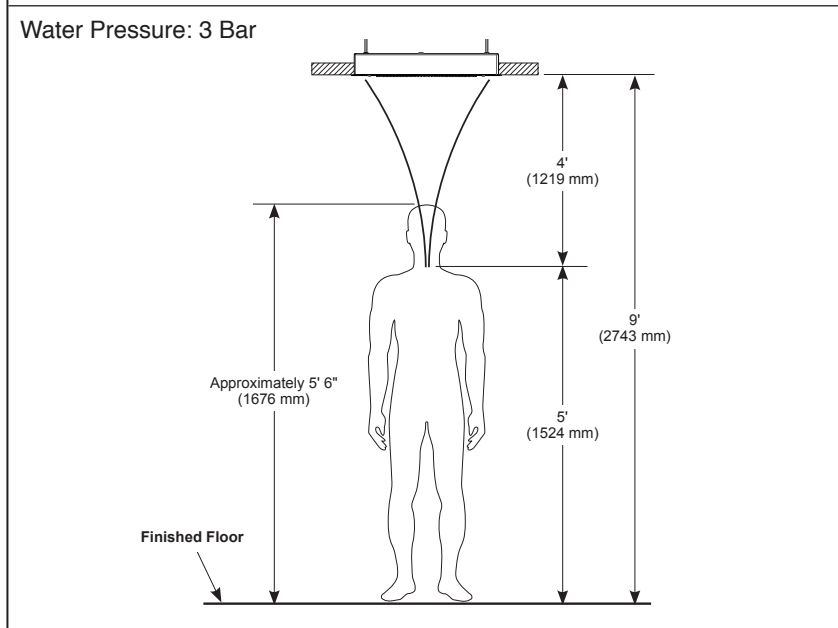

Submitted Model No.: _____

Specific Features: _____

see what Delta can do™

SHOWER HEAD

■ MagnaFlow™ Collection

FEATURES:

- H2Okinetic Technology® Shower Head

STANDARD SPECIFICATIONS:

- 3 functions: H2Okinetic, Rain and Cascade
- Water flow restrictor installed in H2Okinetic and Rain settings
- Wrench flats for tightening
- Stainless steel braided flexible supply hose with G1/2-ISO228/1:2000 thread connection
- The cascade flows converge at a distance of approximately 4 feet from the showerhead at 3 bar water pressure