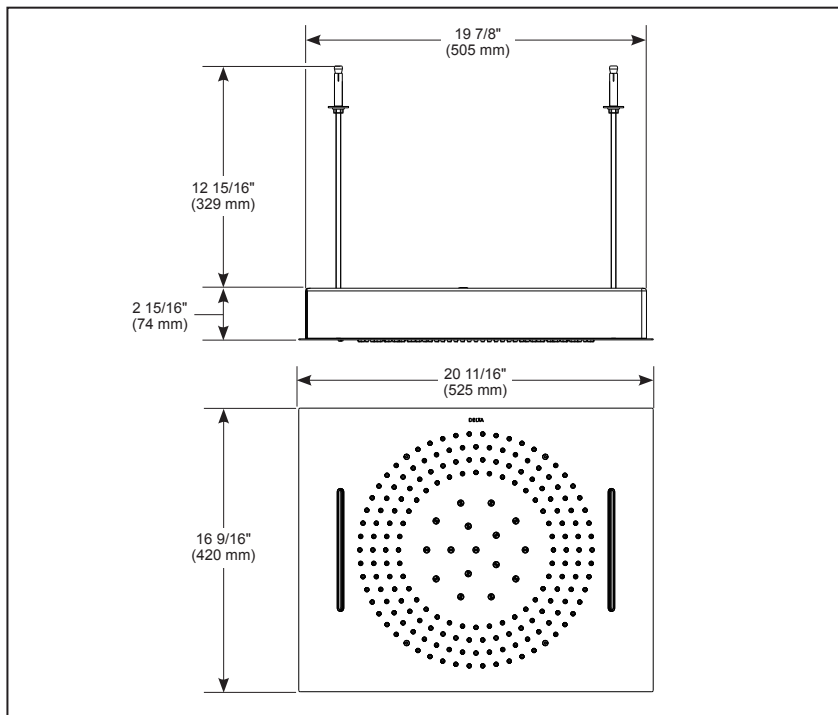

Submitted Model No.: _____

Specific Features: _____

see what Delta can do™

SHOWER HEAD

■ MagnaFlow™ Collection

FEATURES:

- H2Okinetic Technology® Shower Head

STANDARD SPECIFICATIONS:

- 3 functions: H2Okinetic, Rain and Cascade
- Water flow restrictor installed in H2Okinetic and Rain settings
- Wrench flats for tightening
- Stainless steel braided flexible supply hose with G1/2-ISO228/1:2000 thread connection
- The cascade flows converge at a distance of approximately 4 feet from the showerhead at 3 bar water pressure